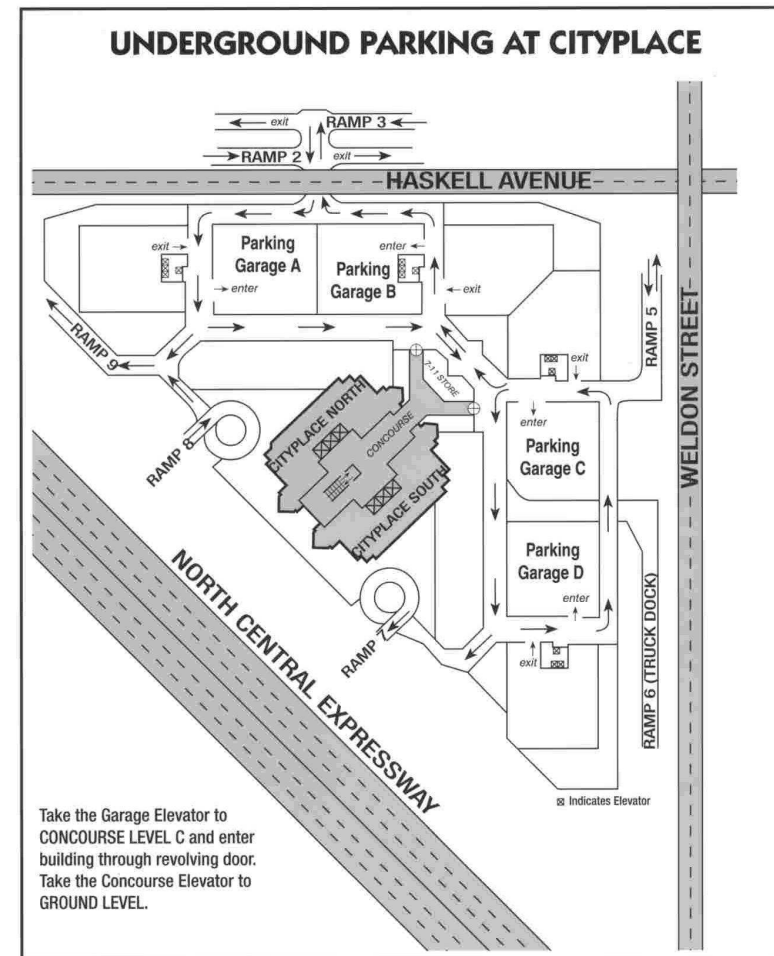

29th Floor

From North Central Expressway take the Haskell Exit East. Take the first right at Weldon Street and enter garage ramp #5. Park in garage C and take the elevator to Concourse level (C). Enter through the revolving door and take the north lobby elevator to the Ground Level. Then take the North West elevators to the 29th Floor.

Parking will be validated by your host. Under no circumstances should you park at Target, your car will be towed.

Cityplace Conference Center

2711 North Haskell Avenue

Dallas Texas 75204

214-515-5100

www.chgcityplace.com