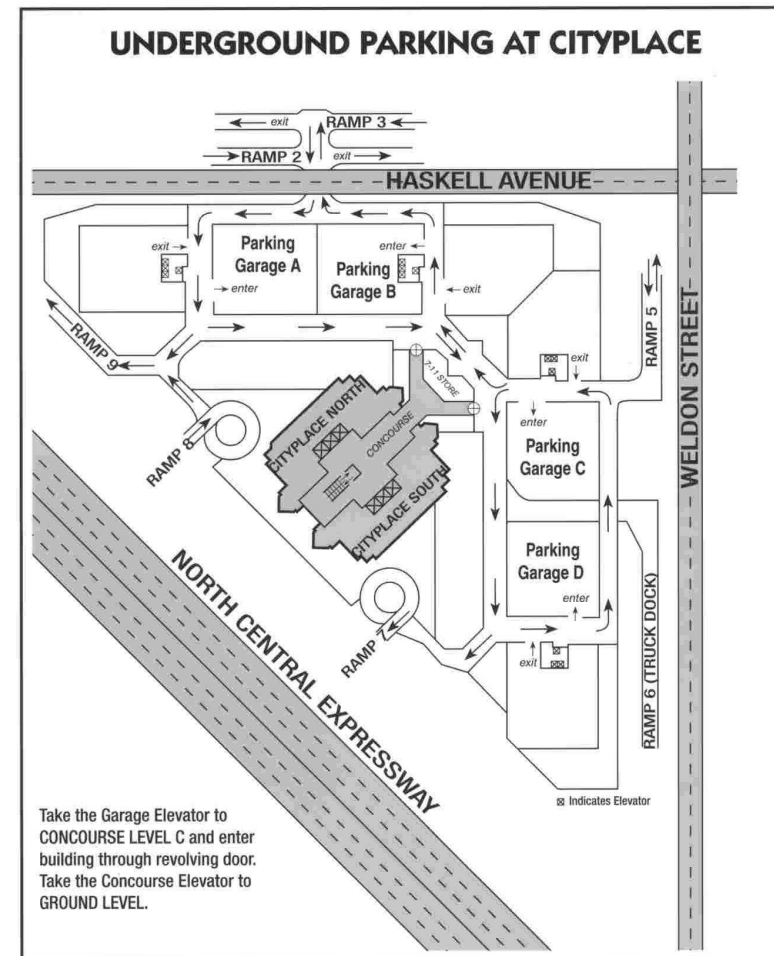

Parking will be validated by your host. Under no circumstances should you park at Target, your car will be towed.

Cityplace Conference Center

2711 North Haskell Avenue

Dallas Texas 75204

214-515-5100

www.chgcityplace.com

29th Floor

From North Central Expressway take the Haskell Exit East. Take the first right at Weldon Street and enter garage ramp #5. Park in garage C and take the elevator to Concourse level (C). Enter through the revolving door and take the north lobby elevator to the Ground Level. Then take the North West elevators to the 29th Floor.