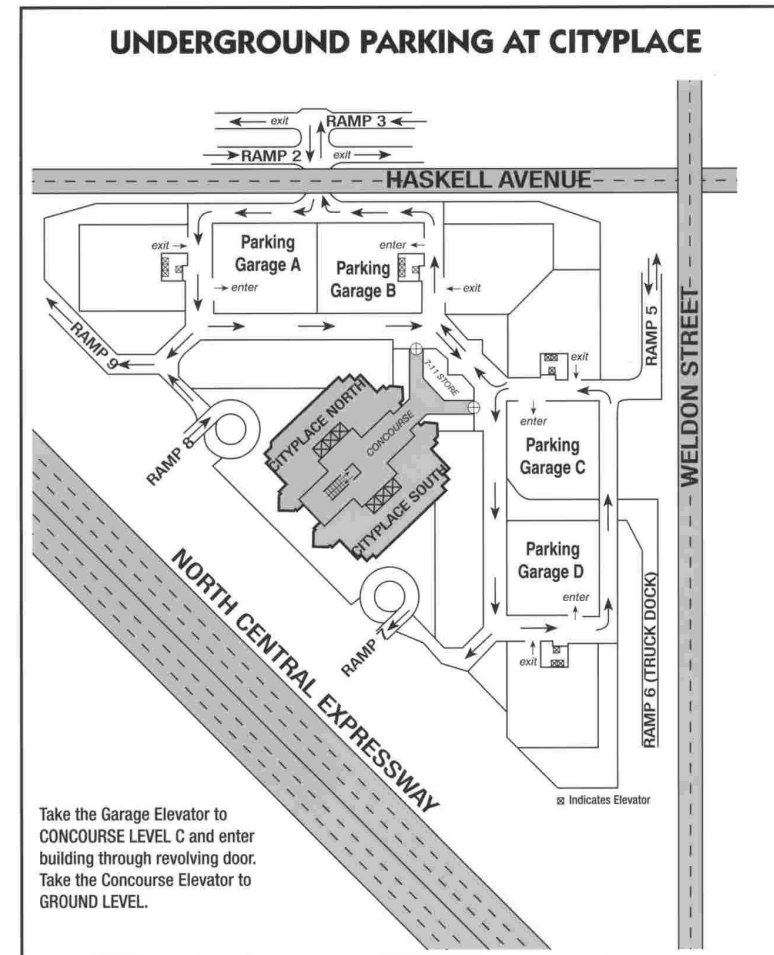

29th Floor

From North Central Expressway take the Haskell Exit East. Take the first right at Weldon Street and enter garage ramp #5. Park in garage C and take the elevator to Concourse level (C). Enter through the revolving door and take the north lobby elevator to the Ground Level. Then take the North West elevators to the 29th Floor.

Parking will be validated by your host. Under no circumstances should you park at Target, your car will be towed.

Cityplace Conference Center

2711 North Haskell Avenue

Dallas Texas 75204

214-515-5100

www.chgcityplace.com