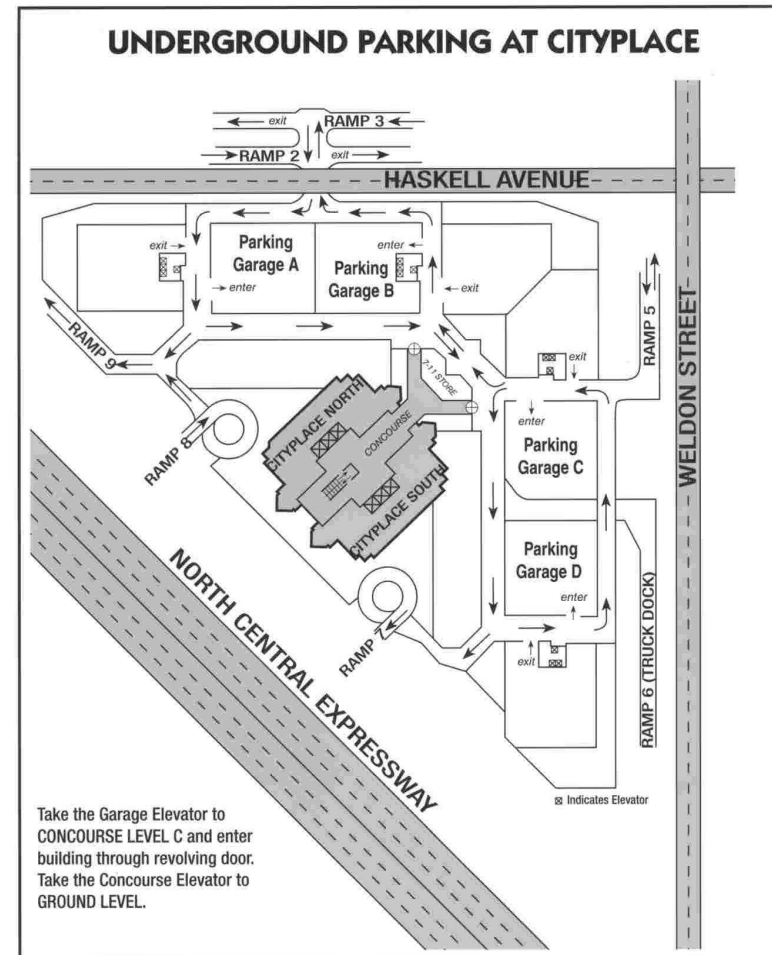

29th Floor

From North Central Expressway take the Haskell Exit East. Take the first right at Weldon Street and enter garage ramp #5. Park in garage C and take the elevator to Concourse level (C). Enter through the revolving door and take the north lobby elevator to the Ground Level. Then take the North West elevators to the 29th Floor.

Parking will be validated by your host. Under no circumstances should you park at Target, your car will be towed.

Cityplace Conference Center

2711 North Haskell Avenue

Dallas Texas 75204

214-515-5100

www.chgcityplace.com